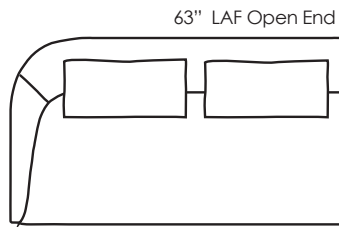

LANCASTER

112"W x 112"D Sectional
-LAF 75" 1-Arm Open End
-112"W 1-Arm with Return Back

GENEVIE SECTIONAL 8630

D37 H32.5
AH21 AW3 SH20 SD23

Genevie bench seats standard • Pillows standard with side box detail
Ask about optional cushion configurations, and custom sectionals
3"H x 3"W Tapered Legs • Call for Pricing and Yardage Estimates

ALL UNITS AVAILABLE IN LEFT OR RIGHT FACING