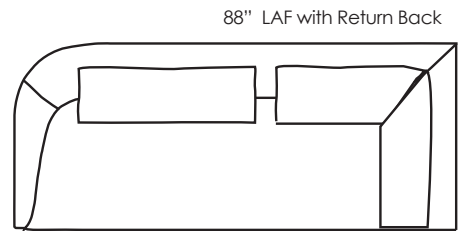

LANCASTER

112"W x 112"D Sectional
-LAF 75" 1-Arm Open End
-112"W 1-Arm with Return Back

GENEVIE SECTIONAL 8630

D37 H32.5
AH21 AW3 SH20 SD23

Genevie bench seats standard • Pillows standard with side box detail
Ask about optional cushion configurations, and custom sectionals
3"H x 3"W Tapered Legs • Call for Pricing and Yardage Estimates

ALL UNITS AVAILABLE IN LEFT OR RIGHT FACING