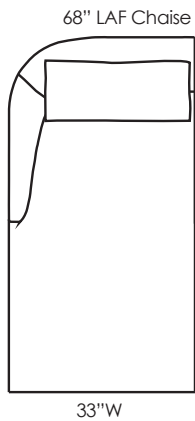

LANCASTER

112"W x 112"D Sectional
-LAF 75" 1-Arm Open End
-112"W 1-Arm with Return Back

GENEVIE SECTIONAL 8630

D37 H32.5
AH21 AW3 SH20 SD23

Genevie bench seats standard • Pillows standard with side box detail
Ask about optional cushion configurations, and custom sectionals
3"H x 3"W Tapered Legs • Call for Pricing and Yardage Estimates

ALL UNITS AVAILABLE IN LEFT OR RIGHT FACING